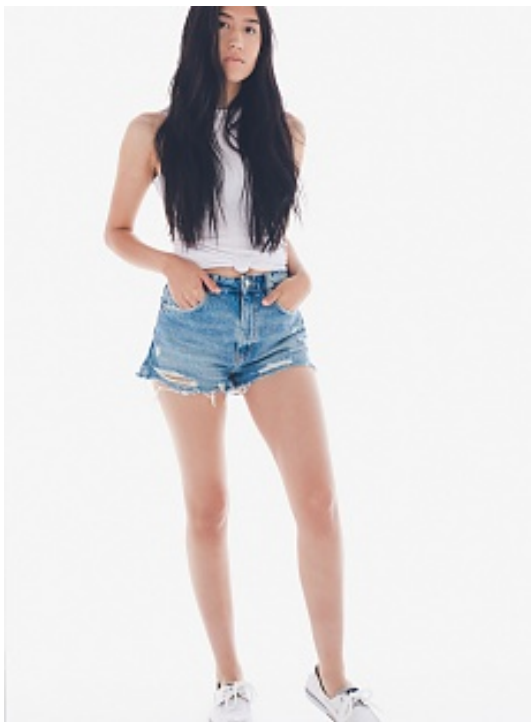

PAGE PARKES

ANNALEESAH Pina

HEIGHT 5' 7" HAIR Black EYES Brown BUST 32 WAIST 25.5 HIPS 35.5 DRESS 2.4 SHOE 8

PAGE PARKES

ANNALEESAH Pina

HEIGHT 5' 7" HAIR Black EYES Brown BUST 32 WAIST 25.5 HIPS 35.5 DRESS 2.4 SHOE 8