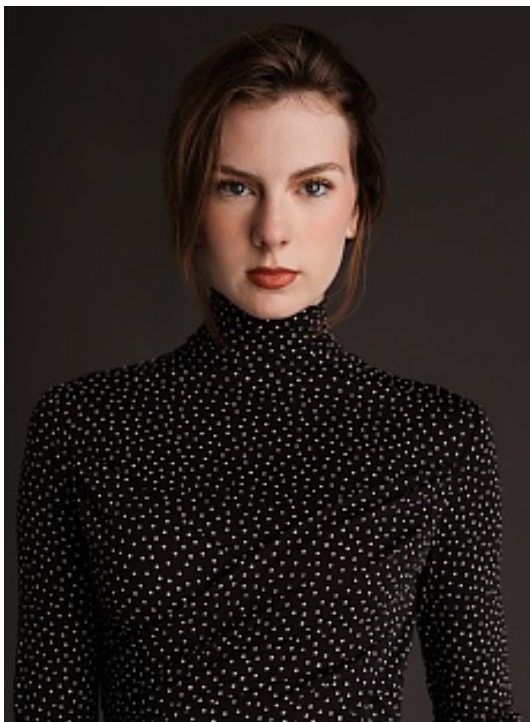

PAGE PARKES

ASHLEY Sadler

HEIGHT 5' 8" HAIR Brown EYES Blue BUST 35 WAIST 25 HIPS 37 DRESS 4 SHOE 7.5

PAGE PARKES

ASHLEY Sadler

HEIGHT 5' 8" HAIR Brown EYES Blue BUST 35 WAIST 25 HIPS 37 DRESS 4 SHOE 7.5