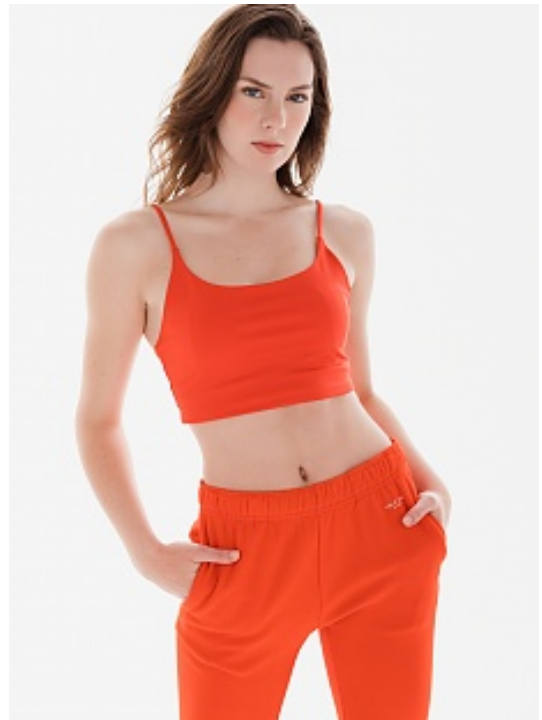

PAGE PARKES

ASHLEY Sadler

HEIGHT 5' 8" HAIR Brown EYES Blue BUST 35 WAIST 25 HIPS 37 DRESS 4 SHOE 7.5

PAGE PARKES

ASHLEY Sadler

HEIGHT 5' 8" HAIR Brown EYES Blue BUST 35 WAIST 25 HIPS 37 DRESS 4 SHOE 7.5