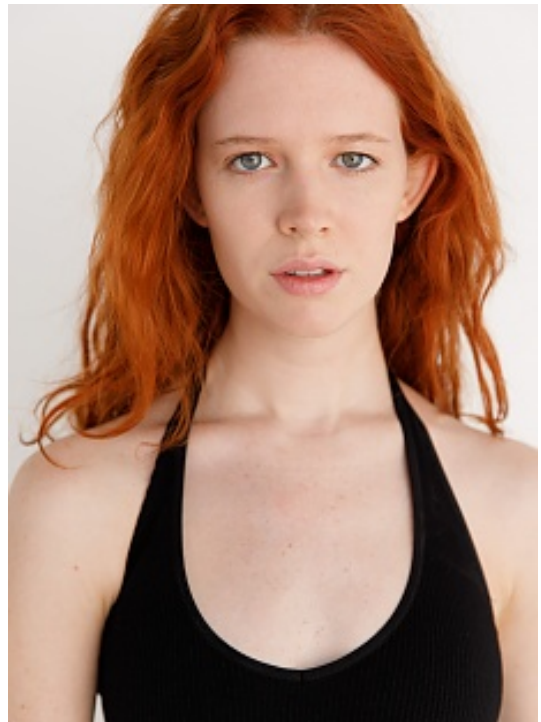

PAGE PARKES

CHARLOTTE Stevens

HEIGHT 5'10" HAIR Red EYES Blue BUST 32A WAIST 24.5 HIPS 34.5 DRESS 0.2 SHOE 9

PAGE PARKES

CHARLOTTE Stevens

HEIGHT 5'10" HAIR Red EYES Blue BUST 32A WAIST 24.5 HIPS 34.5 DRESS 0.2 SHOE 9

PAGE PARKES

CHARLOTTE Stevens

HEIGHT 5'10" HAIR Red EYES Blue BUST 32A WAIST 24.5 HIPS 34.5 DRESS 0.2 SHOE 9

PAGE PARKES

CHARLOTTE Stevens

HEIGHT 5' 10" HAIR Red EYES Blue BUST 32A WAIST 24.5 HIPS 34.5 DRESS 0.2 SHOE 9