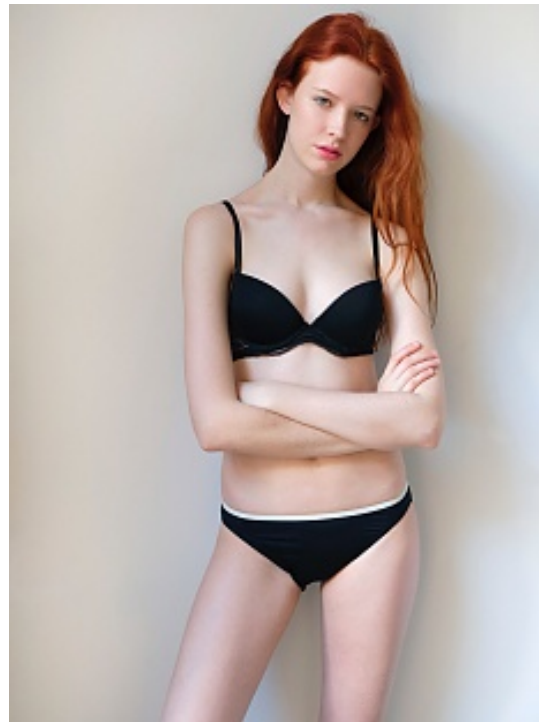

PAGE PARKES

CHARLOTTE Stevens

HEIGHT 5'10" HAIR Red EYES Blue BUST 32A WAIST 24.5 HIPS 34.5 DRESS 0.2 SHOE 9

PAGE PARKES

CHARLOTTE Stevens

HEIGHT 5'10" HAIR Red EYES Blue BUST 32A WAIST 24.5 HIPS 34.5 DRESS 0.2 SHOE 9

PAGE PARKES

CHARLOTTE Stevens

HEIGHT 5'10" HAIR Red EYES Blue BUST 32A WAIST 24.5 HIPS 34.5 DRESS 0.2 SHOE 9

PAGE PARKES

CHARLOTTE Stevens

HEIGHT 5' 10" HAIR Red EYES Blue BUST 32A WAIST 24.5 HIPS 34.5 DRESS 0.2 SHOE 9