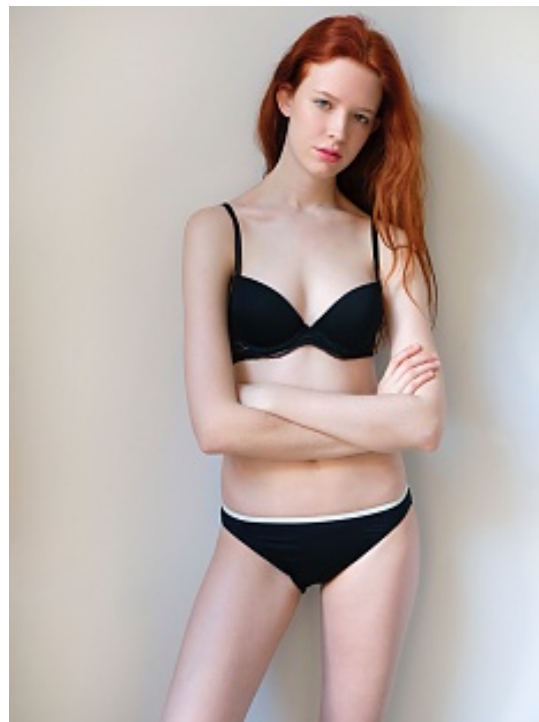

PAGE PARKES

CHARLOTTE Stevens

HEIGHT 5' 10" HAIR Red EYES Blue BUST 32A WAIST 24.5 HIPS 34.5 DRESS 0.2 SHOE 9

PAGE PARKES

CHARLOTTE Stevens

HEIGHT 5' 10" HAIR Red EYES Blue BUST 32A WAIST 24.5 HIPS 34.5 DRESS 0.2 SHOE 9