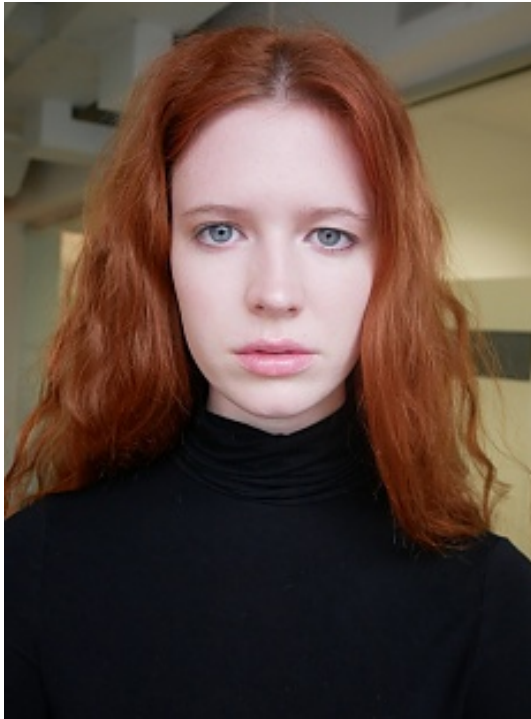

PAGE PARKES

CHARLOTTE Stevens

HEIGHT 5'10" HAIR Red EYES Blue BUST 32A WAIST 24.5 HIPS 34.5 DRESS 0.2 SHOE 9

PAGE PARKES

CHARLOTTE Stevens

HEIGHT 5'10" HAIR Red EYES Blue BUST 32A WAIST 24.5 HIPS 34.5 DRESS 0.2 SHOE 9

PAGE PARKES

CHARLOTTE Stevens

HEIGHT 5'10" HAIR Red EYES Blue BUST 32A WAIST 24.5 HIPS 34.5 DRESS 0.2 SHOE 9

PAGE PARKES

CHARLOTTE Stevens

HEIGHT 5' 10" HAIR Red EYES Blue BUST 32A WAIST 24.5 HIPS 34.5 DRESS 0.2 SHOE 9