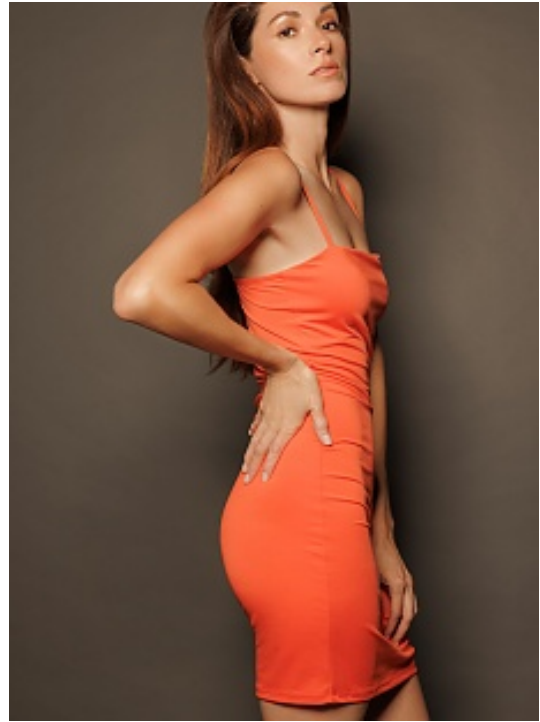

PAGE PARKES

HANNIA Erhart

HEIGHT 5'10" HAIR Dk Brown EYES Brown BUST 34 WAIST 26 HIPS 34 SHOE 8

PAGE PARKES

HANNIA Erhart

HEIGHT 5'10" HAIR Dk Brown EYES Brown BUST 34 WAIST 26 HIPS 34 SHOE 8

PAGE PARKES

HANNIA Erhart

HEIGHT 5'10" HAIR Dk Brown EYES Brown BUST 34 WAIST 26 HIPS 34 SHOE 8

PAGE PARKES

HANNIA Erhart

HEIGHT 5' 10" HAIR Dk Brown EYES Brown BUST 34 WAIST 26 HIPS 34 SHOE 8

PAGE PARKES

HANNIA Erhart

HEIGHT 5'10" HAIR Dk Brown EYES Brown BUST 34 WAIST 26 HIPS 34 SHOE 8

PAGE PARKES

HANNIA Erhart

HEIGHT 5'10" HAIR Dk Brown EYES Brown BUST 34 WAIST 26 HIPS 34 SHOE 8

PAGE PARKES

HANNIA Erhart

HEIGHT 5'10" HAIR Dk Brown EYES Brown BUST 34 WAIST 26 HIPS 34 SHOE 8