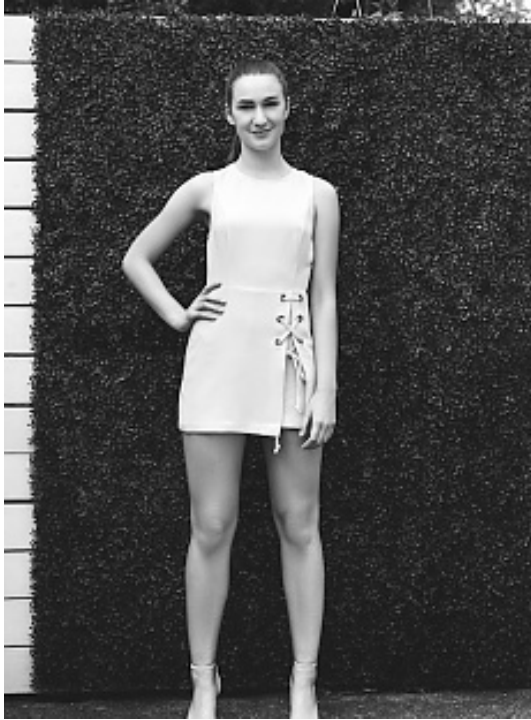

PAGE PARKES

JODI Mcafee

HEIGHT 5' 9" HAIR Brown EYES Brown BUST 32A WAIST 26 HIPS 36 DRESS 2 SHOE 10 SIZE MIN 2 SIZE MAX 4