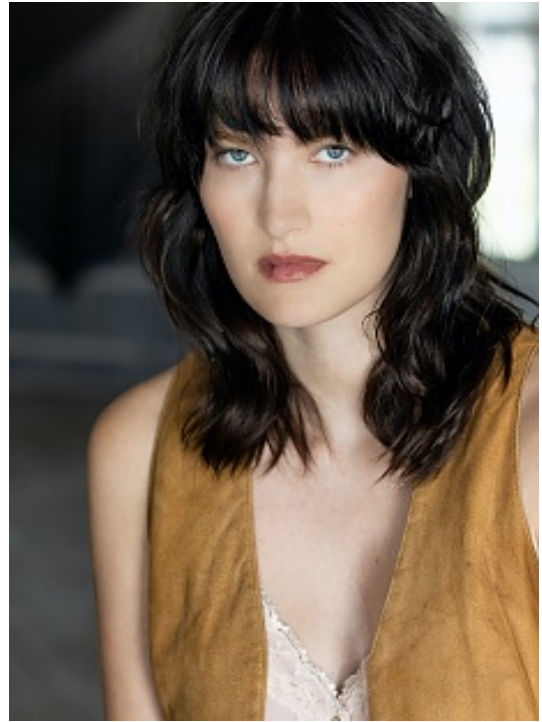

PAGE PARKES

ALEX Connolly

HEIGHT 5' 9" HAIR Dk Brown EYES Blue BUST 32A WAIST 24 HIPS 35 DRESS 0.2 SHOE 7.5

PAGE PARKES

ALEX Connolly

HEIGHT 5' 9" HAIR Dk Brown EYES Blue BUST 32A WAIST 24 HIPS 35 DRESS 0.2 SHOE 7.5

PAGE PARKES

ALEX Connolly

HEIGHT 5' 9" HAIR Dk Brown EYES Blue BUST 32A WAIST 24 HIPS 35 DRESS 0.2 SHOE 7.5