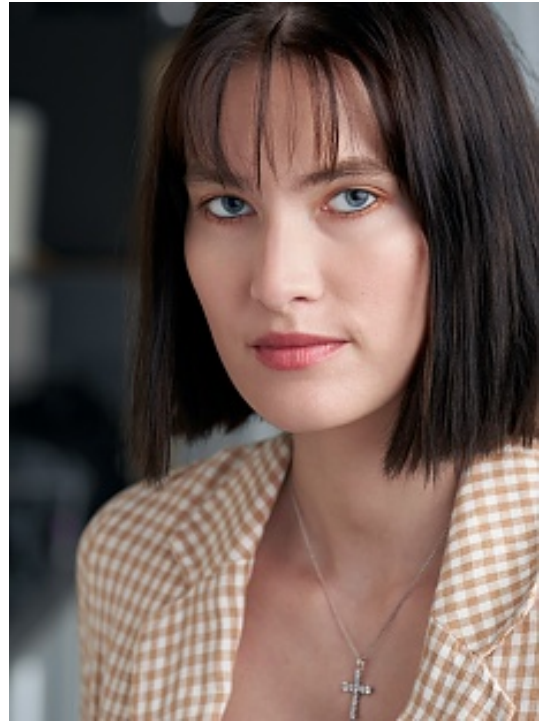

# PAGE PARKES

ALEX Elizabeth

HEIGHT 5' 9" HAIR Blonde EYES Blue BUST 32A WAIST 24 HIPS 35 DRESS 0.2 SHOE 7.5