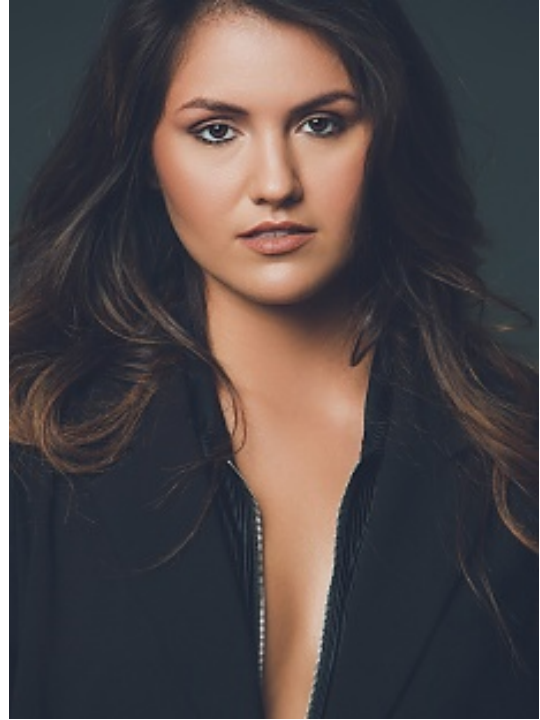

PAGE PARKES

ANA Casas

HEIGHT 5' 9" HAIR Brown EYES Brown BUST 35 WAIST 33 HIPS 41 DRESS 10 SHOE 9.5

PAGE PARKES

ANA Casas

HEIGHT 5' 9" HAIR Brown EYES Brown BUST 35 WAIST 33 HIPS 41 DRESS 10 SHOE 9.5