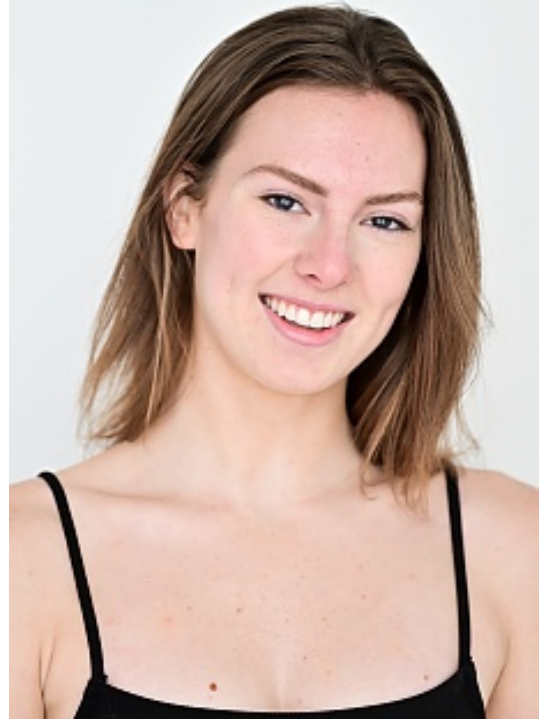

PAGE PARKES

ASHLEY Sadler

HEIGHT 5' 8" HAIR Brown EYES Blue BUST 35 WAIST 25 HIPS 37 DRESS 4 SHOE 7.5

PAGE PARKES

ASHLEY Sadler

HEIGHT 5' 8" HAIR Brown EYES Blue BUST 35 WAIST 25 HIPS 37 DRESS 4 SHOE 7.5