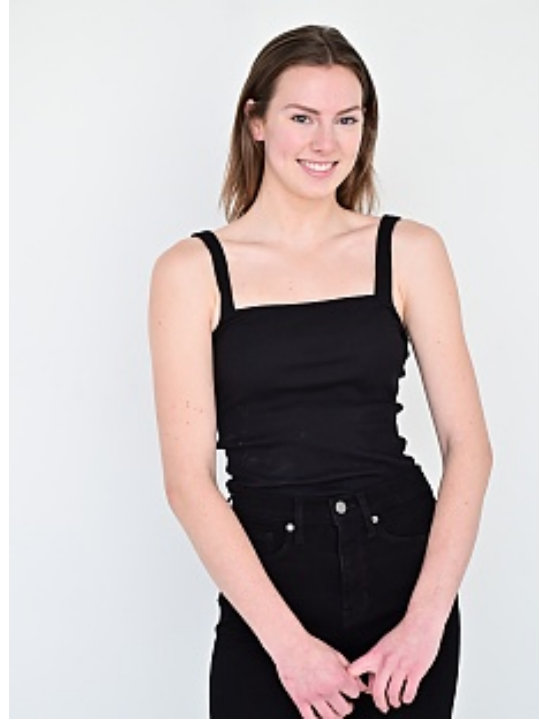

PAGE PARKES

ASHLEY Sadler

HEIGHT 5' 8" HAIR Brown EYES Blue BUST 35 WAIST 25 HIPS 37 DRESS 4 SHOE 7.5

PAGE PARKES

ASHLEY Sadler

HEIGHT 5' 8" HAIR Brown EYES Blue BUST 35 WAIST 25 HIPS 37 DRESS 4 SHOE 7.5