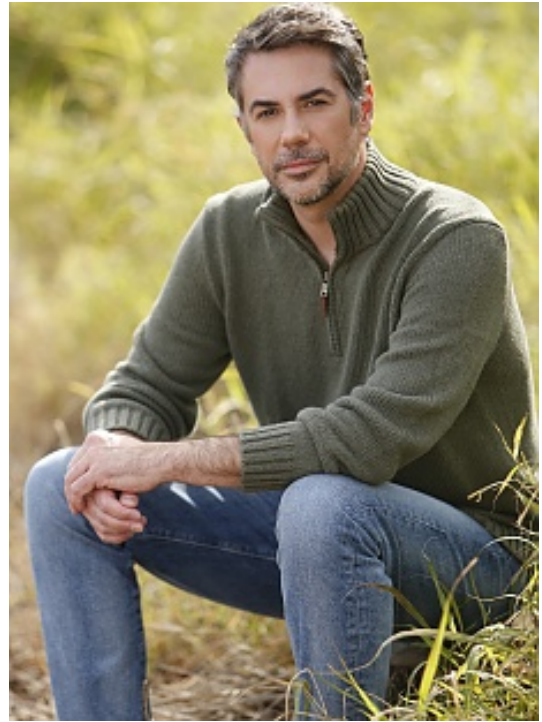

# PAGE PARKES

MICHAEL Mercer

HEIGHT 6' 2" HAIR Salt and Pepper EYES Brown SUIT 42L WAIST 36 INSEAM 34 SHOE 10.5 SHIRT 16 x 34