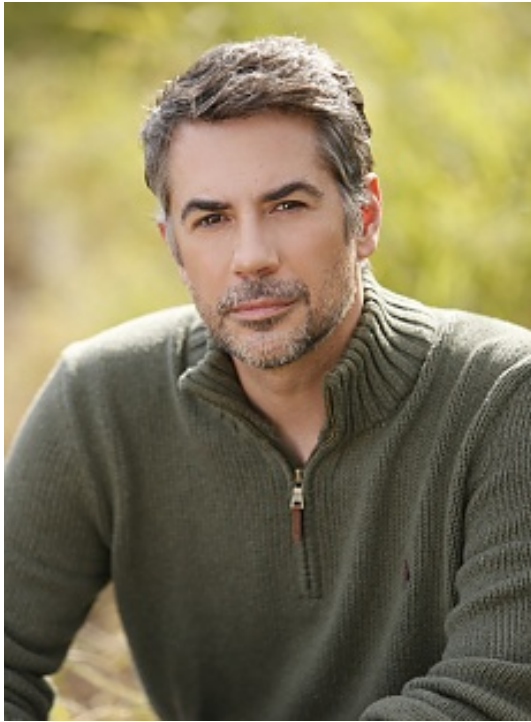

# PAGE PARKES

MICHAEL Mercer

HEIGHT 6' 2" HAIR Salt and Pepper EYES Brown SUIT 42L WAIST 36 INSEAM 34 SHOE 10.5 SHIRT 16 x 34